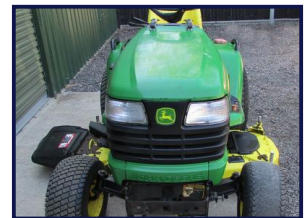

John Deere X740 was £5,250 NOW £4,000

£4,000.00

John Deere X740 ride on mower, 1862 hrs, diesel engine, 48" side discharge deck, PAS, HST
£5250 + VAT

Product Details

<i>Category/Type</i>	<i>Ride on Mowers</i>
<i>Make</i>	<i>John Deere X740</i>
<i>Model</i>	<i>was £5,250 NOW £4,000</i>
<i>Year</i>	-
<i>Hours</i>	1862