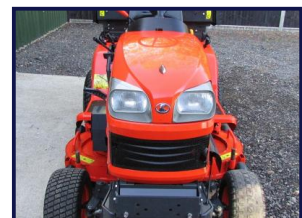

# Kubota G23LD SOLD

**£POA**

SOLD SOLD SOLD

Kubota G23LD ride on mower, 2010 ~ 597 hrs, 23hp 3 cylinder Kubota diesel engine, PAS, HST, low tip 560 litre collector, 48" direct collect cutting deck.

£6250 + VAT

## Product Details

<b>Category/Type</b>	<b>Ride on Mowers</b>
<b>Make</b>	<b>Kubota</b>
<b>Model</b>	<b>G23LD SOLD</b>
<b>Year</b>	<b>2010</b>
<b>Hours</b>	<b>597</b>

**34 Rookery Road, Wyboston, Bedfordshire, UK, MK44 3AX**